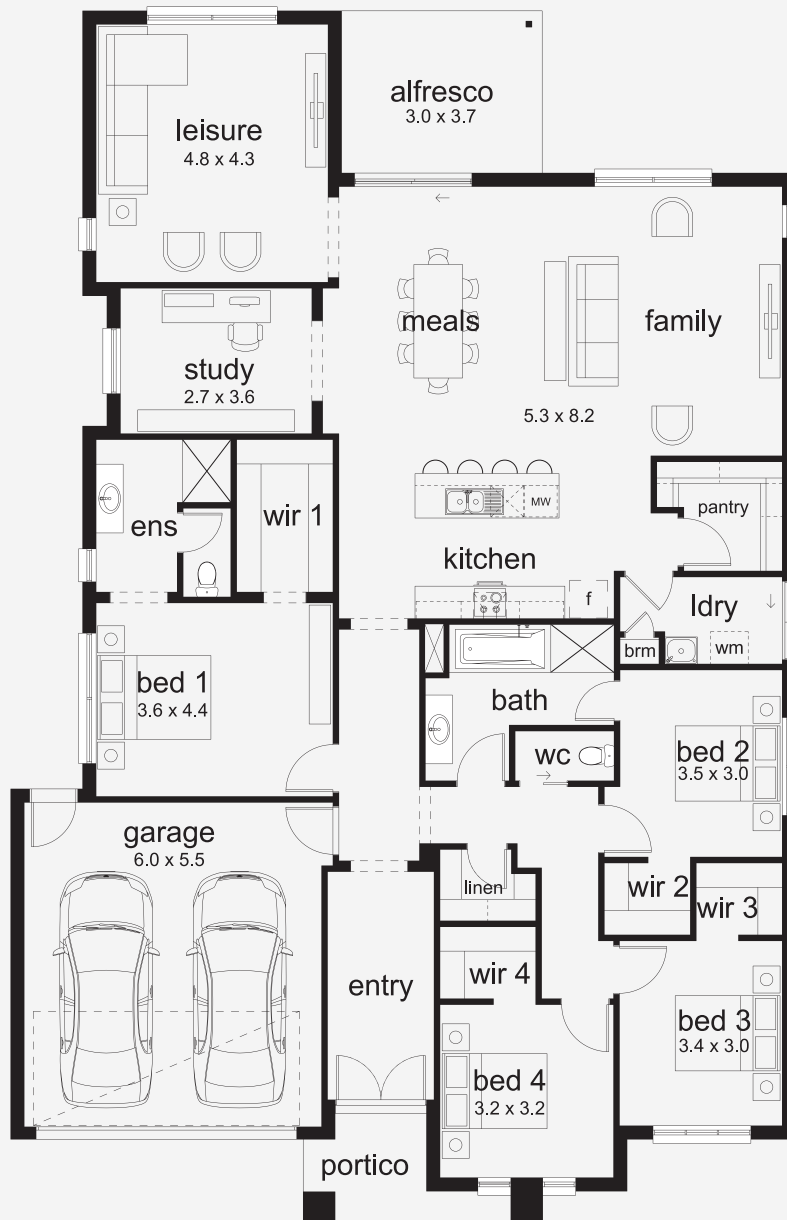

# Avarnti 30

A Home for All Occasions Designed with growing families in mind, the Avarnti offers the perfect balance of space, comfort and versatility. From the open-plan living zone and alfresco area to the additional lounge or games room, there's a place for every moment. With four generous bedrooms, each featuring a walk-in robe, everyone has their own retreat to relax and recharge. Whether it's busy weekdays or weekend entertaining, the Avarnti is a home that rises to every occasion.

## ASPIRATIONS

House Area

**277.15 m<sup>2</sup>**

Min Lot Size (WxL)

**16m x 30m**

16M+ LOT WIDTH

SINGLE STOREY

Please note: Some floorplan option combinations may not be possible together. Please speak to a New Home Specialist.  
Base price shown as of 07 May 2026 and is subject to change.