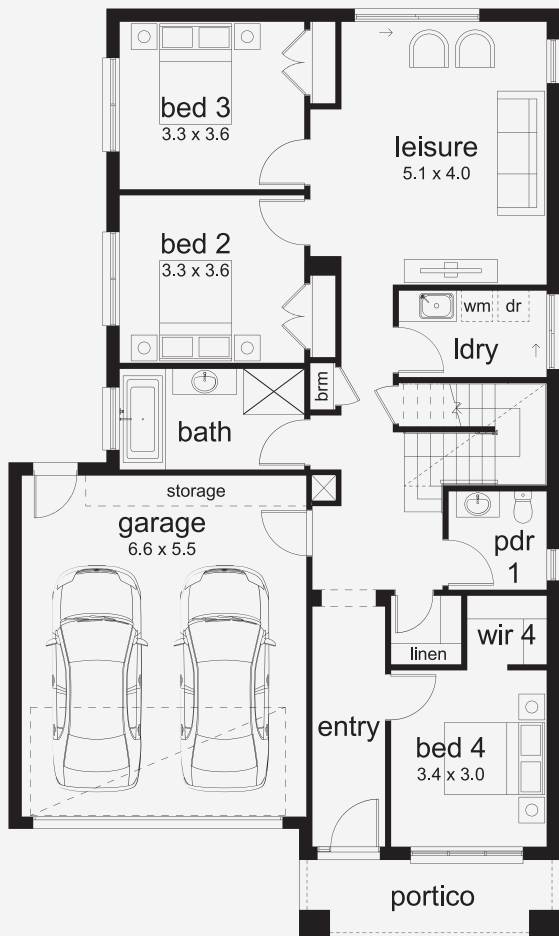

Bellarine 33

INSPIRATIONS

House Area

266.94 m²

Min Lot Size (WxL)

12.5m x 25m

12.5M+ LOT WIDTH

DOUBLE STOREY

Please note: Some floorplan option combinations may not be possible together. Please speak to a New Home Specialist.
Base price shown as of 07 May 2026 and is subject to change.