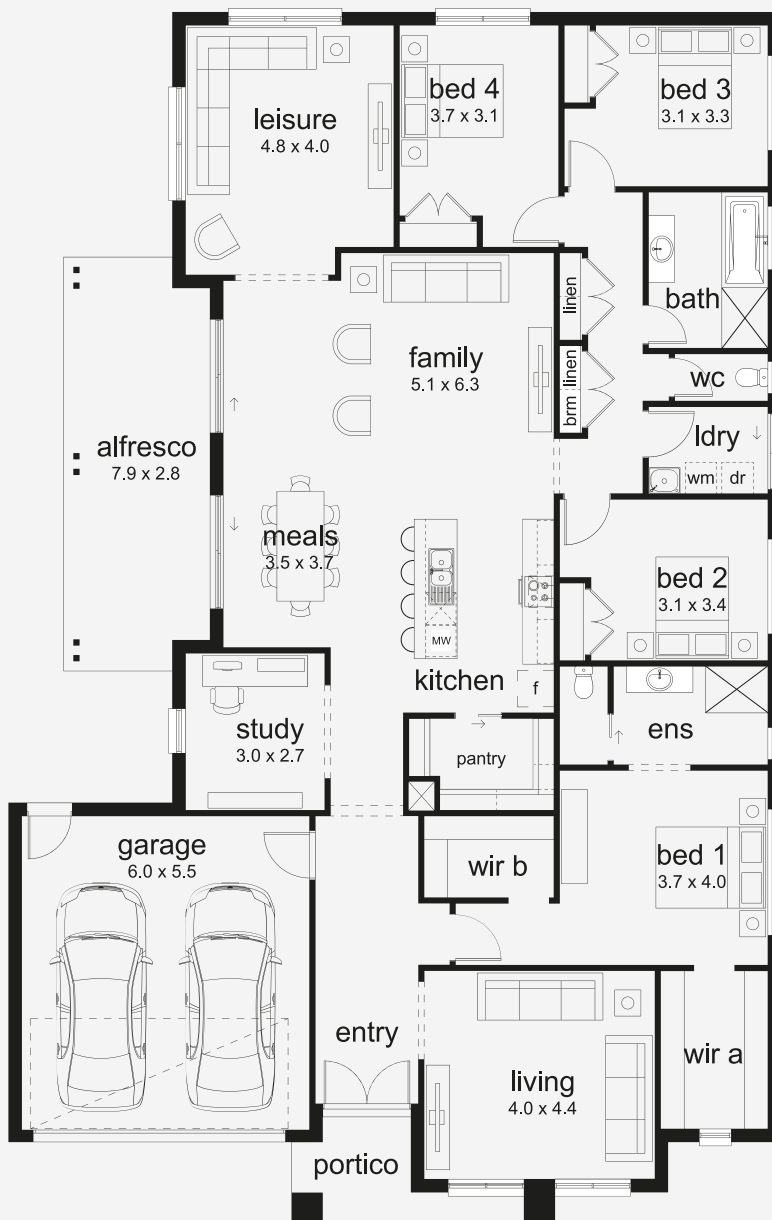

Cobaine 32

ASPIRATIONS

House Area

297.75 m²

Min Lot Size (WxL)

16m x 32m

Made for Every Moment The Cobaine makes it easy to bring people together, and just as easy to spread out. At its heart is a light-filled open plan living zone that flows seamlessly to a generous alfresco, perfect for entertaining all year round. An extra living room and dedicated games room add even more ways to relax, play or celebrate. And when it's time to wind down, four spacious robed bedrooms, including a well-appointed master suite, ensure everyone has their own retreat.

16M+ LOT WIDTH

SINGLE STOREY

Please note: Some floorplan option combinations may not be possible together. Please speak to a New Home Specialist.
Base price shown as of 07 May 2026 and is subject to change.