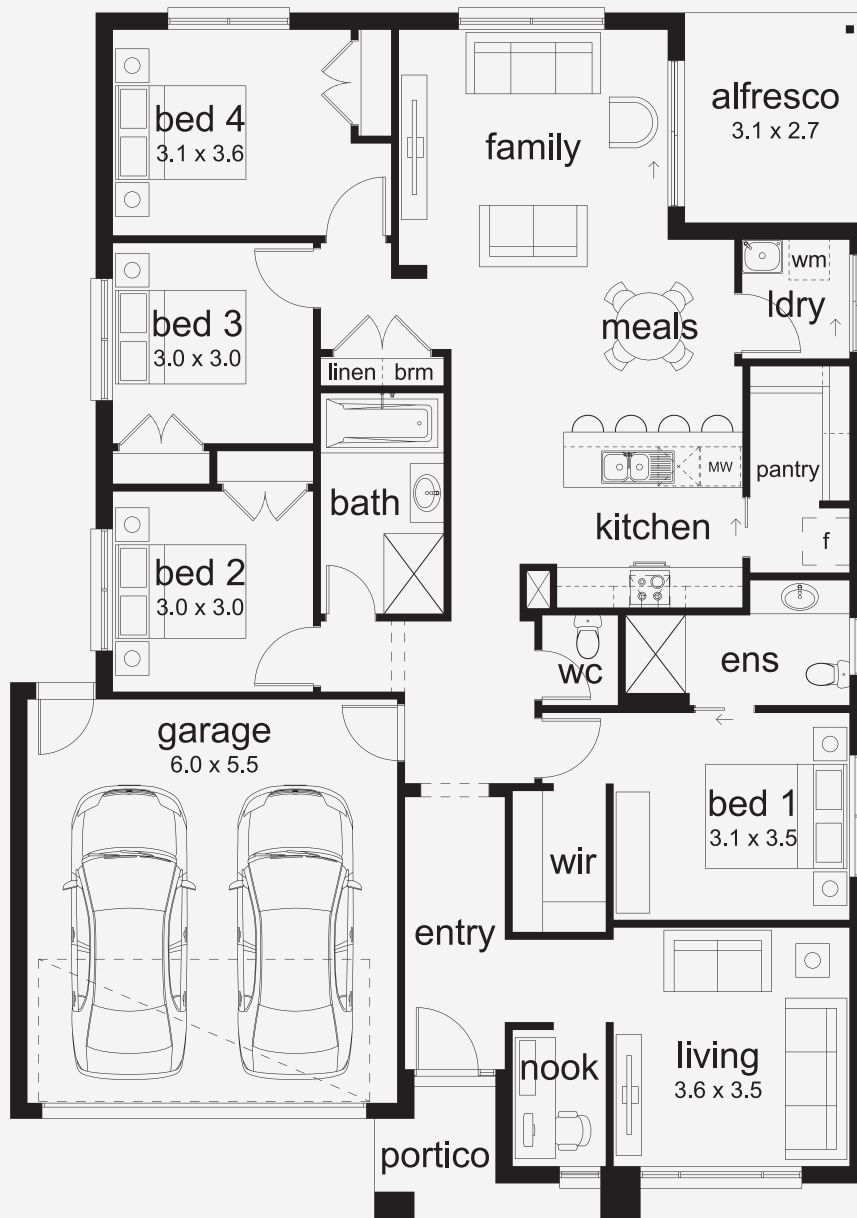

Ekati 22

ASPIRATIONS

House Area

205.73 m²

Min Lot Size (WxL)

14m x 25m

Smart Design, Effortless Living The Ekati blends intelligent layout with everyday practicality, offering a home that's as stylish as it is functional. With four generous bedrooms and flexible floorplan options - including a front living room or private master suite - the Ekati adapts to your lifestyle. Every detail is carefully considered to create a home that works beautifully for busy families, with timeless finishes and thoughtful design touches throughout.

14M+ LOT WIDTH

SINGLE STOREY

Please note: Some floorplan option combinations may not be possible together. Please speak to a New Home Specialist.
Base price shown as of 07 May 2026 and is subject to change.