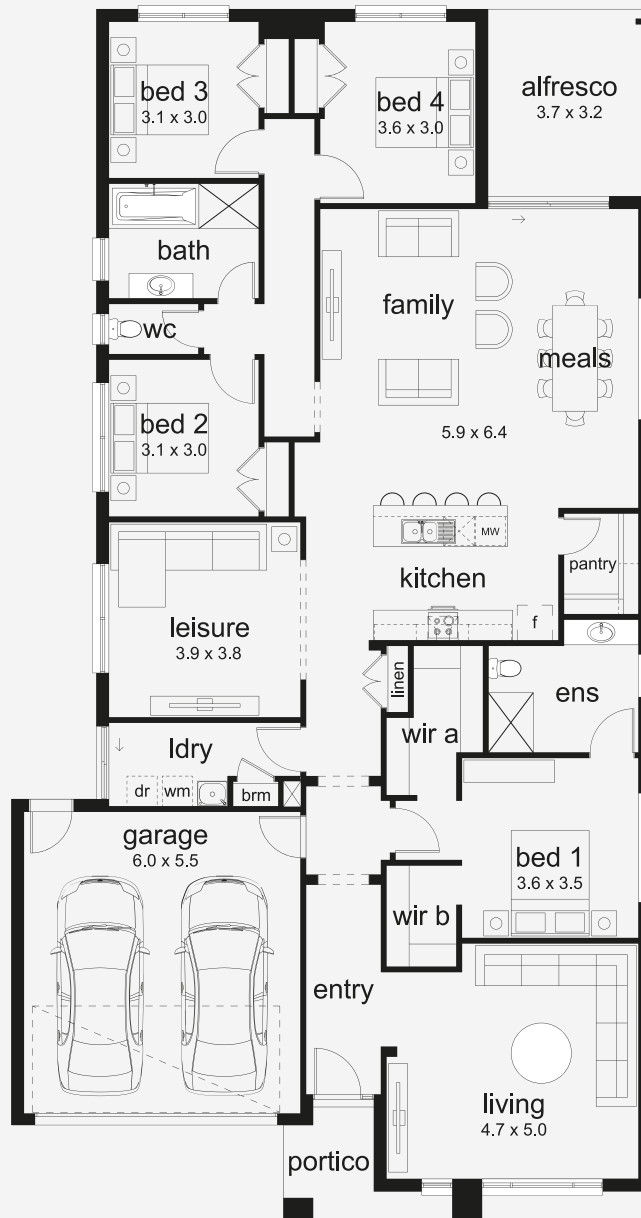

Ekati 29

ASPIRATIONS

House Area

267.72 m²

Min Lot Size (WxL)

14m x 32m

Flexible Living with Lasting Appeal The Ekati is all about intelligent design and timeless charm. With four spacious bedrooms and an adaptable layout that puts comfort first, it suits both growing families and empty nesters alike. Whether you want a front lounge for entertaining or a peaceful master suite up front, the Ekati offers flexibility without compromise.

14M+ LOT WIDTH

SINGLE STOREY

Please note: Some floorplan option combinations may not be possible together. Please speak to a New Home Specialist.
Base price shown as of 07 May 2026 and is subject to change.