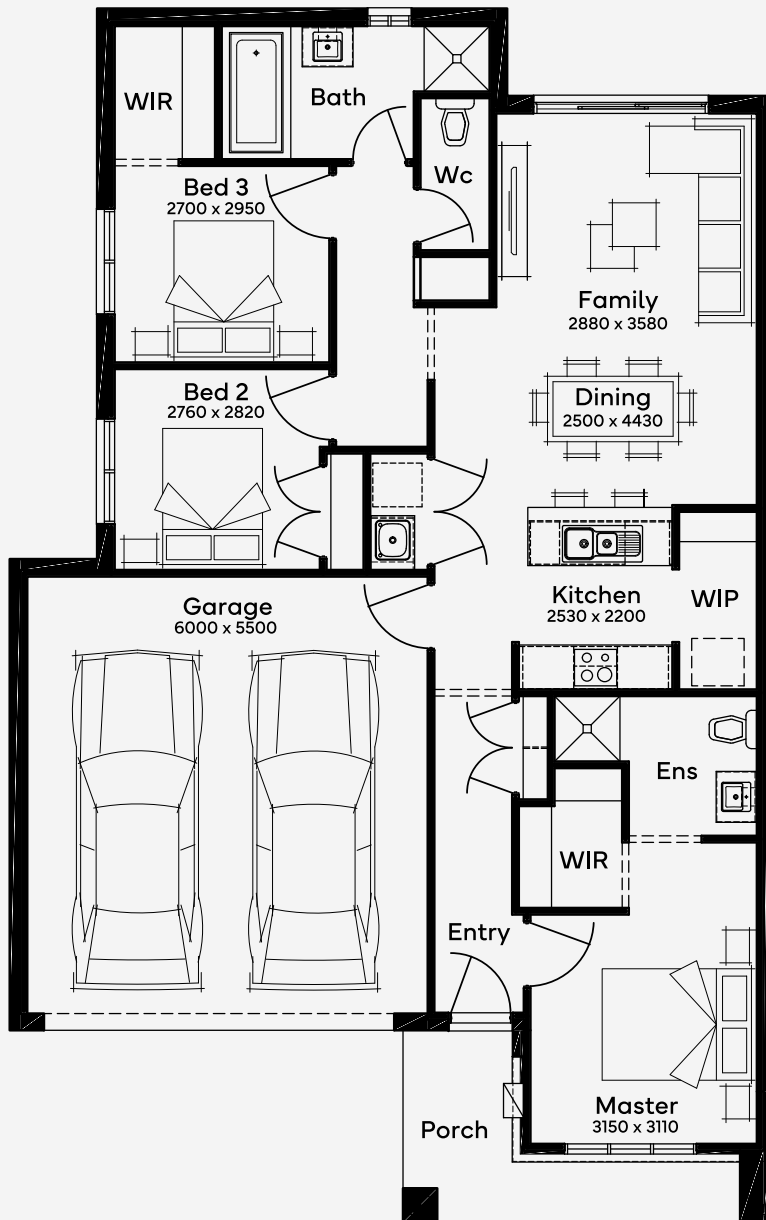

Finch 16

3 2.0 2

EMERGE

House Area

147.3 m²

Min Lot Size (WxL)

10.5m x 21m

10.5M+ LOT WIDTH

SINGLE STOREY

Please note: Some floorplan option combinations may not be possible together. Please speak to a New Home Specialist.
Base price shown as of 20 September 2024 and is subject to change.