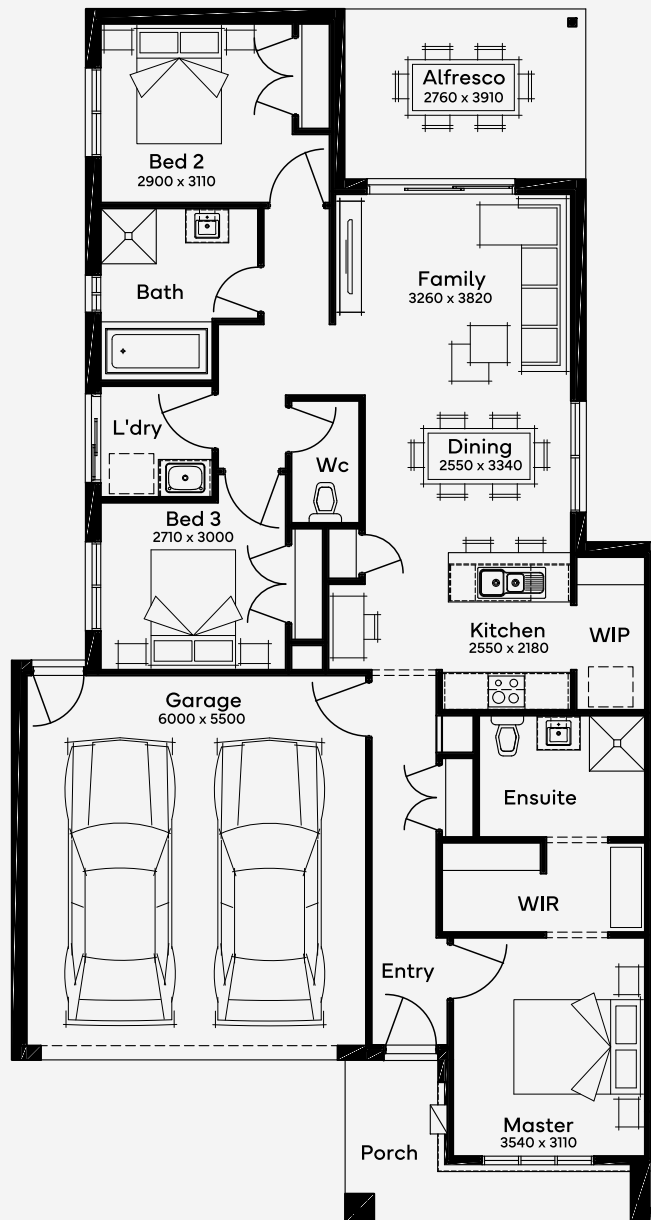

Finch 18

3 2.0 2

EMERGE

House Area

169.24 m²

Min Lot Size (WxL)

10.5m x 25m

10.5M+ LOT WIDTH

SINGLE STOREY

Please note: Some floorplan option combinations may not be possible together. Please speak to a New Home Specialist.
Base price shown as of 20 September 2024 and is subject to change.