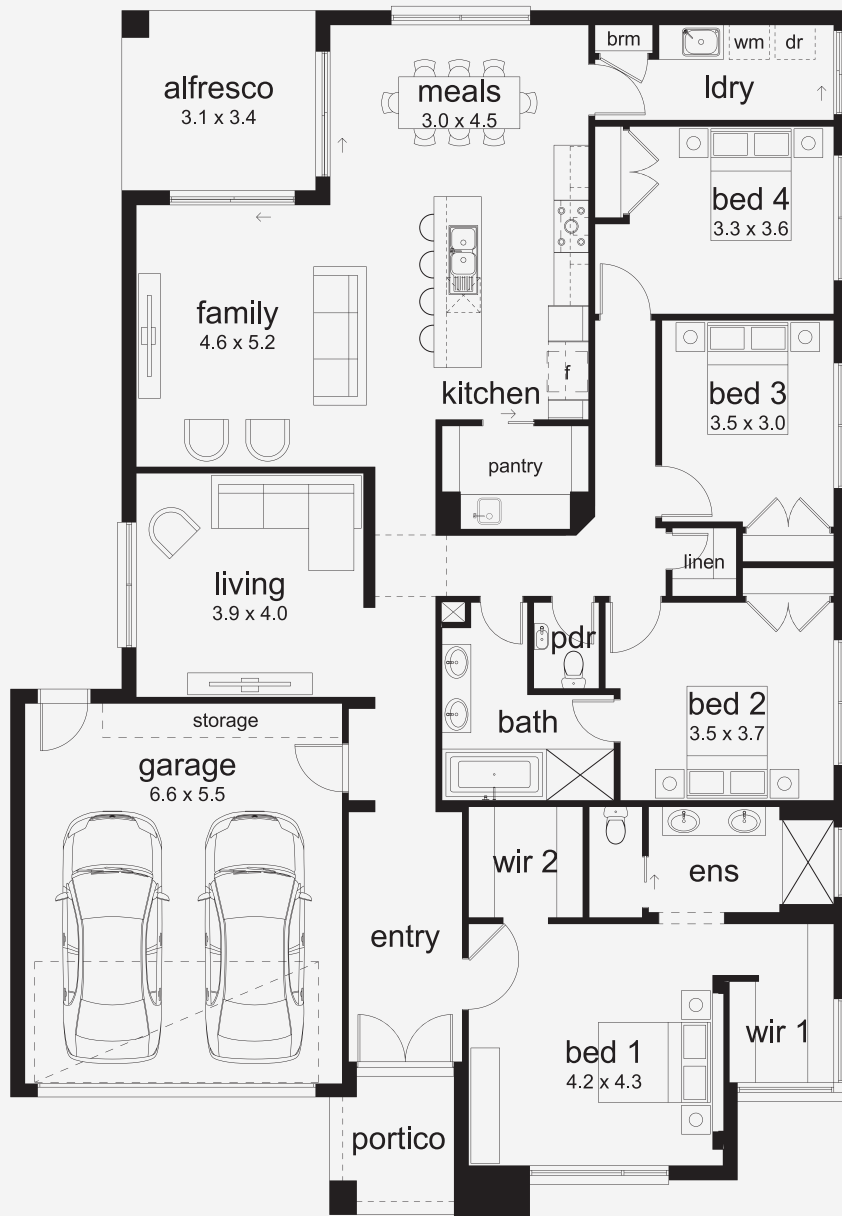

Hartley 28

INSPIRATIONS

House Area

263.13 m²

Min Lot Size (WxL)

16m x 28m

Discover Designer Living The Hartley brings everyday luxury within reach. From alfresco dining and a spacious butler's pantry to a master suite featuring his and hers walk-in wardrobes and a private ensuite, this home is designed for those who appreciate the finer things. With high-end inclusions and thoughtful touches throughout, the Hartley proves you don't need a premium price tag to enjoy a premium lifestyle.

16M+ LOT WIDTH

SINGLE STOREY

Please note: Some floorplan option combinations may not be possible together. Please speak to a New Home Specialist.
Base price shown as of 07 May 2026 and is subject to change.