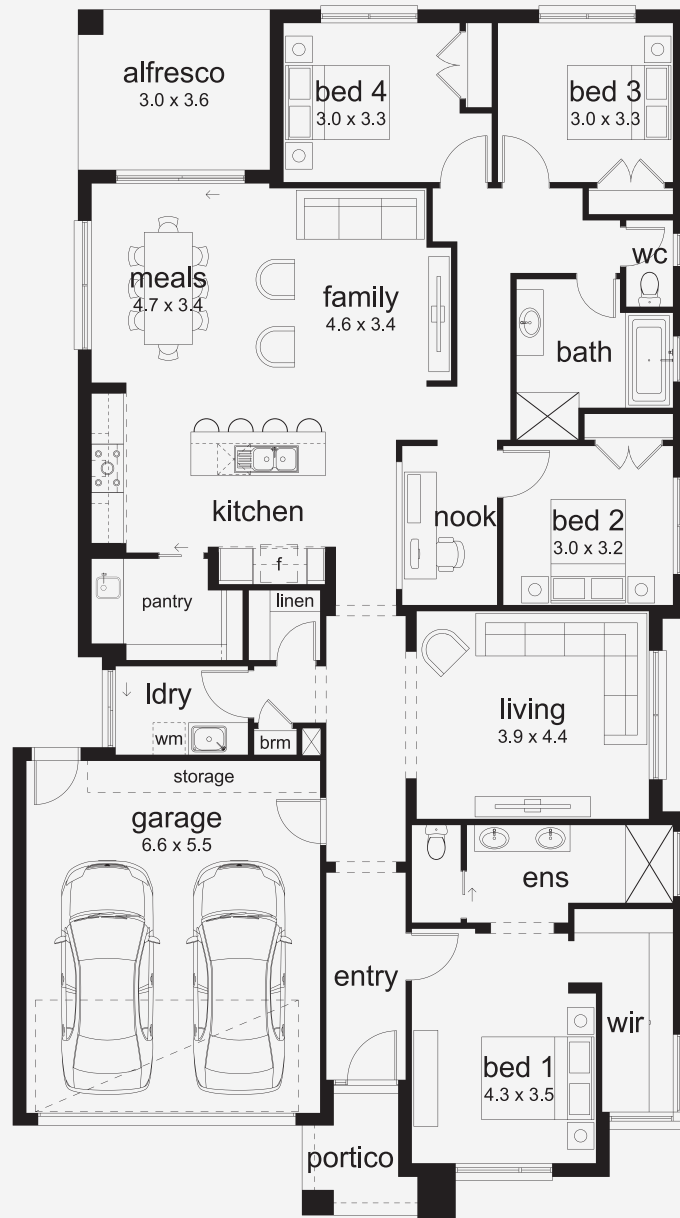

# Hastings 27

## INSPIRATIONS

House Area

**251.42 m<sup>2</sup>**

Min Lot Size (WxL)

**14m x 30m**

A Home That Adapts With You The Hastings is built for the rhythm of real life - spacious, flexible, and ready for anything. From movie marathons in the home theatre to quiet study sessions or weekend games, every space is thoughtfully designed to suit your lifestyle. Clever zoning and generous proportions ensure comfort and connection, making it easy to live, work, and play your way.

14M+ LOT WIDTH

SINGLE STOREY

Please note: Some floorplan option combinations may not be possible together. Please speak to a New Home Specialist.  
Base price shown as of 07 May 2026 and is subject to change.