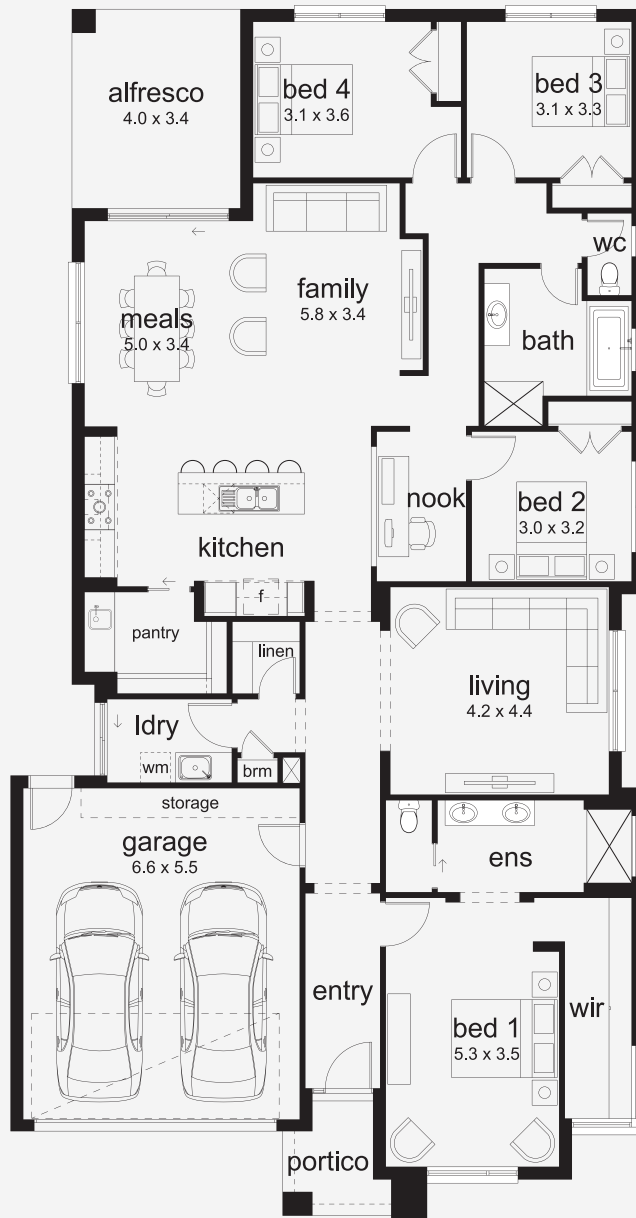

Hastings 29

INSPIRATIONS

House Area

267.65 m²

Min Lot Size (WxL)

14m x 32m

Designed to Fit Your Life Whether it's work, rest or play, the Hastings delivers the space and flexibility to match your lifestyle. A dedicated home theatre, separate study, and games room offer places to focus or unwind, while open-plan living brings everyone together. With smart zoning and room to grow, the Hastings is a home that evolves with you.

14M+ LOT WIDTH

SINGLE STOREY

Please note: Some floorplan option combinations may not be possible together. Please speak to a New Home Specialist.
Base price shown as of 07 May 2026 and is subject to change.