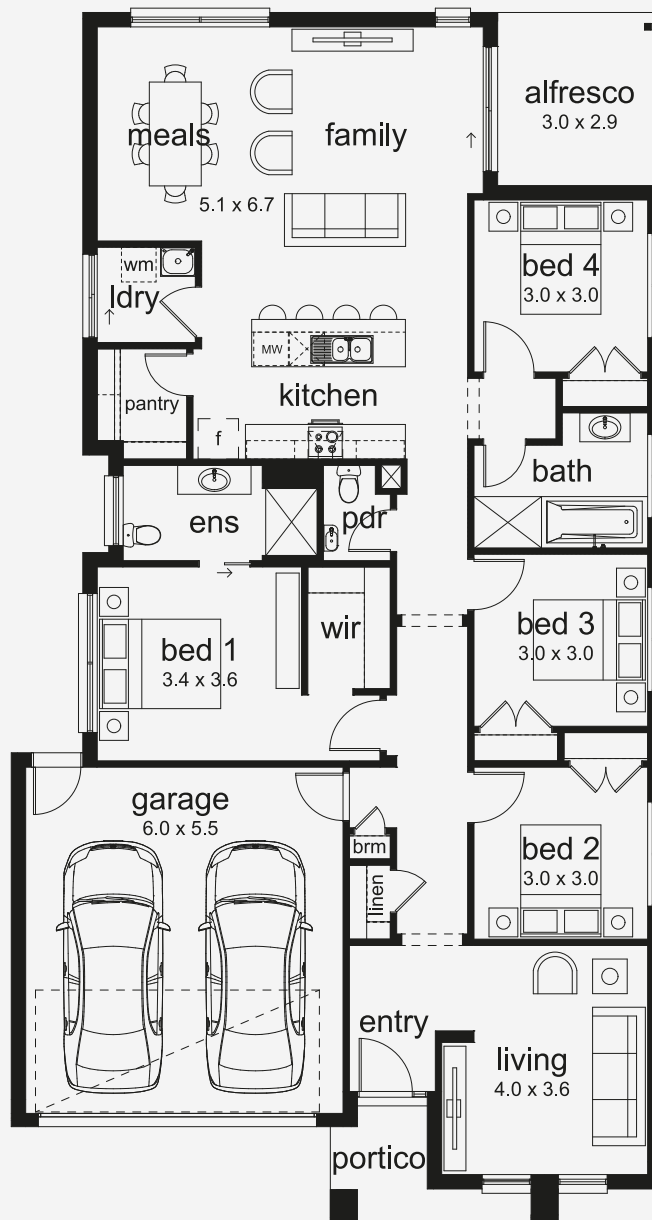

Jade 23

Smart Design, Surprising Space The Jade is proof that great things come in compact packages. Designed for smaller blocks, it offers the choice of three or four bedrooms, generous open-plan living at the rear, and a separate lounge at the front for added flexibility. With its smart layout and contemporary style, the Jade delivers all the space you need without the large footprint.

ASPIRATIONS

House Area

209.73 m²

Min Lot Size (WxL)

12.5m x 28m

12.5M+ LOT WIDTH

SINGLE STOREY

Please note: Some floorplan option combinations may not be possible together. Please speak to a New Home Specialist.
Base price shown as of 07 May 2026 and is subject to change.