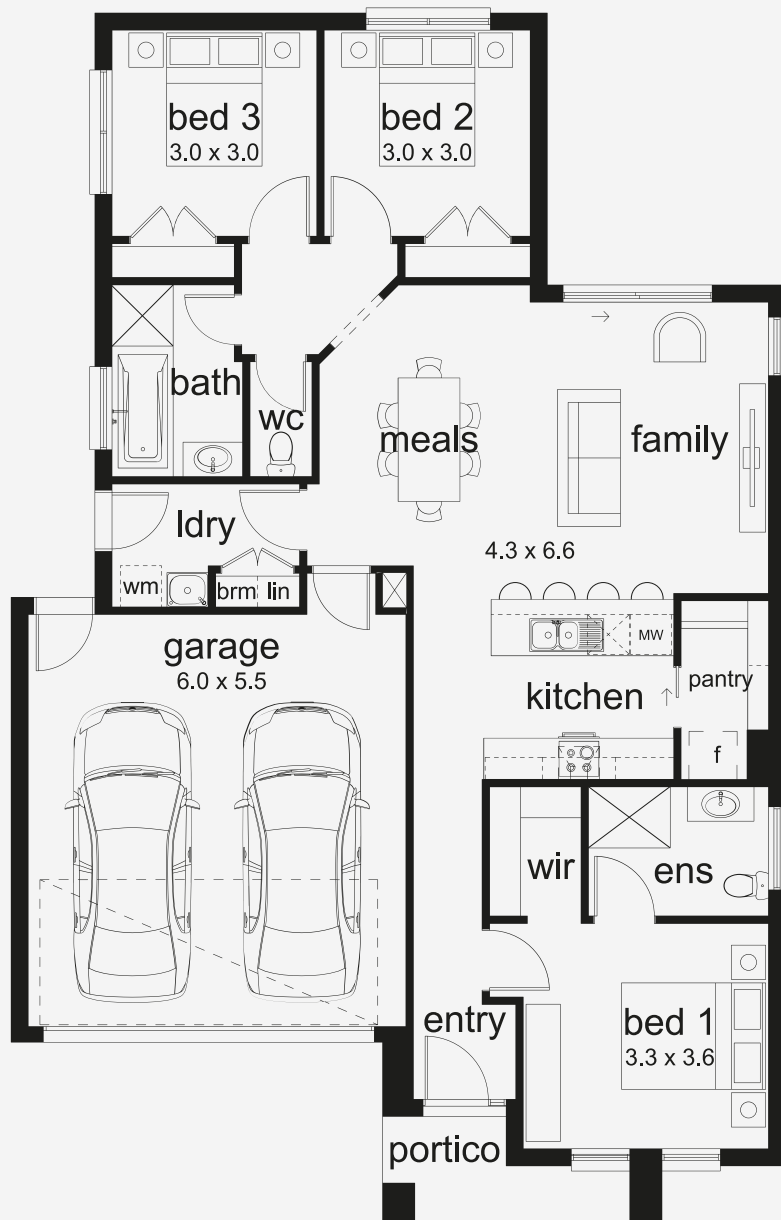

Jardean 17

3 2 2

Family Living, Done Right The Jardean brings together all the essentials for modern family life. The master bedroom is positioned at the front of the home for added privacy, while the open-plan kitchen, family and meals area forms a central hub that's made for entertaining. Whether it's hosting guests or enjoying quiet nights in, the Jardean delivers comfort, connection and effortless flow just what every family needs.

ASPIRATIONS

House Area

158.95 m²

Min Lot Size (WxL)

12.5m x 21m

12.5M+ LOT WIDTH

SINGLE STOREY

Please note: Some floorplan option combinations may not be possible together. Please speak to a New Home Specialist.
Base price shown as of 07 May 2026 and is subject to change.