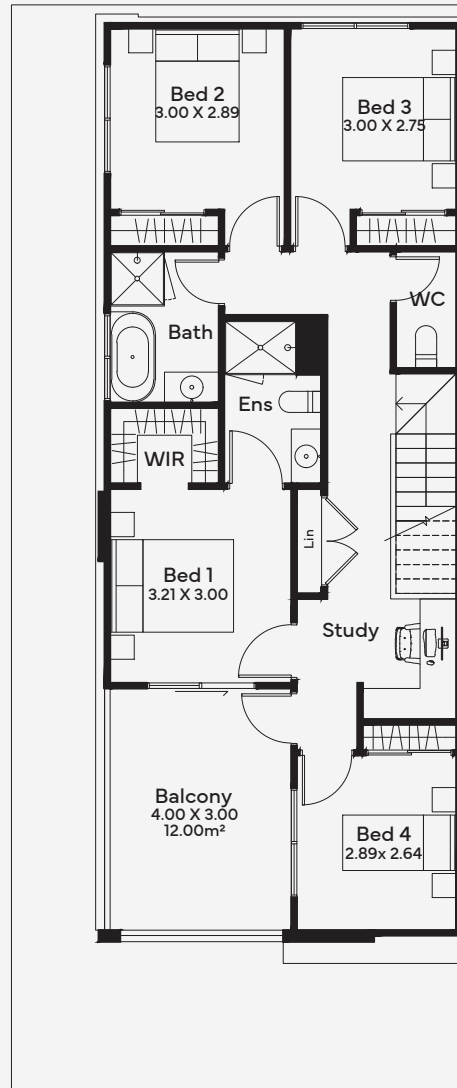

Kennedy 19c

TOWNHOMES

 4  2.5  2

House Area

180.65 m²

Min Lot Size (WxL)

6m x 20m

6M+ LOT WIDTH

DOUBLE STOREY

Please note: Some floorplan option combinations may not be possible together. Please speak to a New Home Specialist.
Base price shown as of 07 May 2026 and is subject to change.