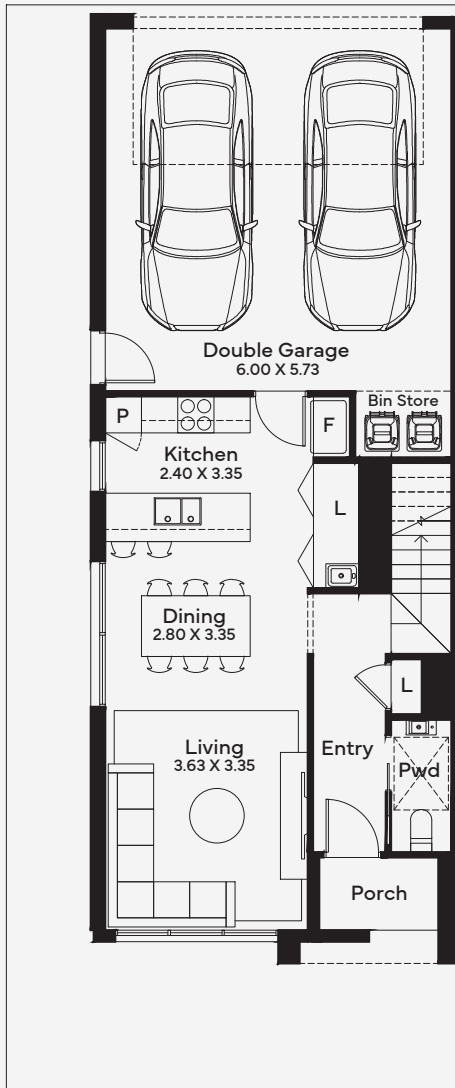

Kennedy 19c

TOWNHOMES

 4  2.5  2

House Area

180.65 m²

Min Lot Size (WxL)

6m x 20m

6M+ LOT WIDTH

DOUBLE STOREY

Please note: Some floorplan option combinations may not be possible together. Please speak to a New Home Specialist.
Base price shown as of 07 May 2026 and is subject to change.