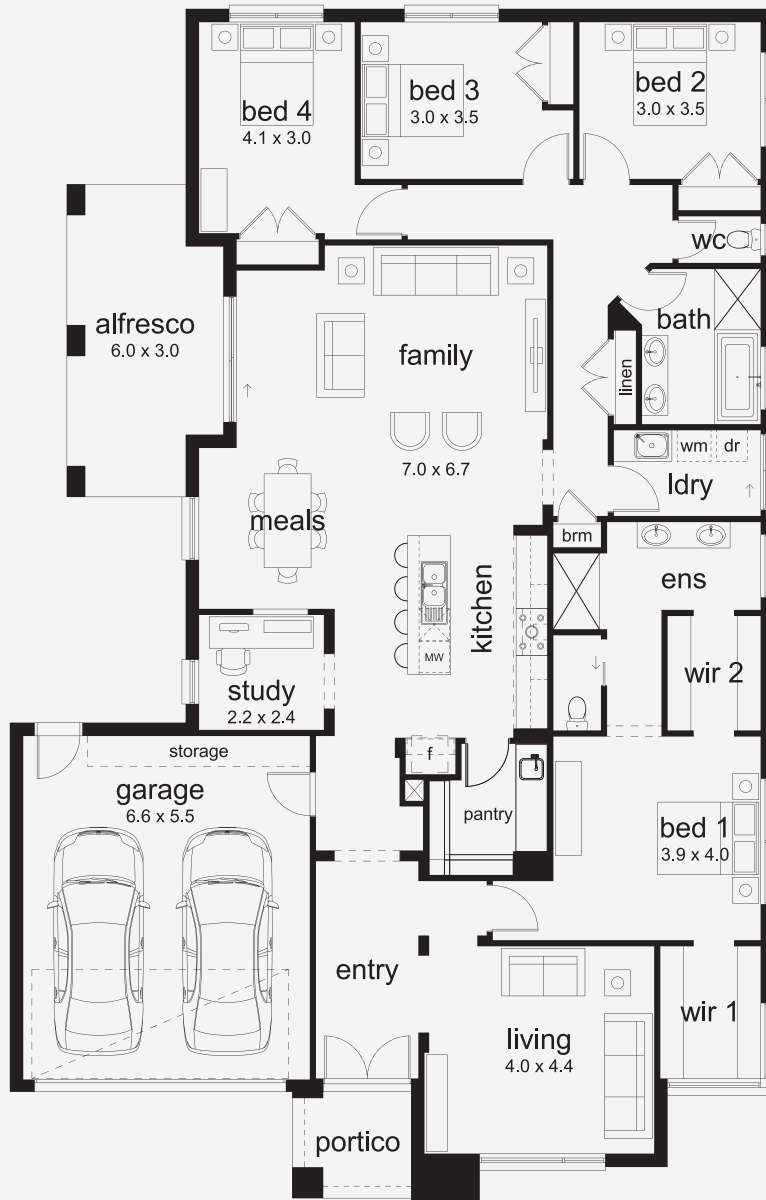

Macedon 31

INSPIRATIONS

House Area

284 m²

Min Lot Size (WxL)

16m x 30m

Made for Living, Built for Sharing The Macedon is designed for families who value connection, comfort, and space to unwind. With generous open-plan living, a separate lounge, and an alfresco that's ready for entertaining, there's a place for every moment. Four spacious bedrooms provide room to grow and a dedicated study ensures work or study can happen without disruption. It's a home that adapts to your lifestyle, every day.

16M+ LOT WIDTH

SINGLE STOREY

Please note: Some floorplan option combinations may not be possible together. Please speak to a New Home Specialist.
Base price shown as of 07 May 2026 and is subject to change.