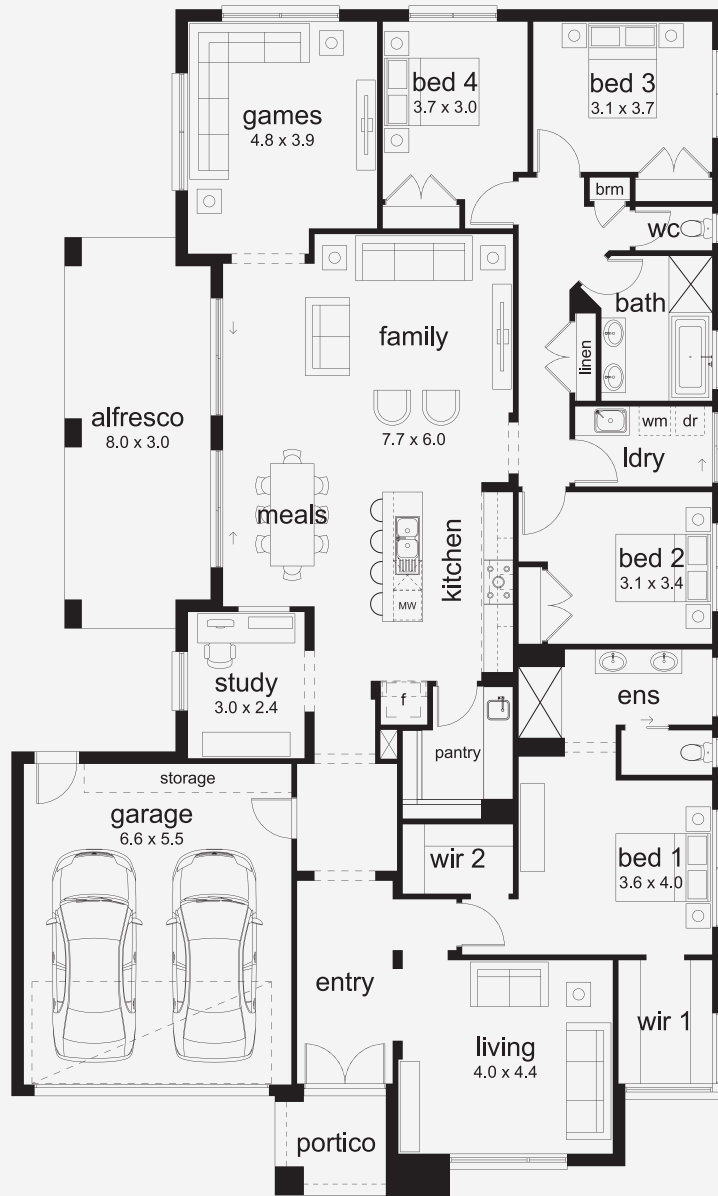

Macedon 33

INSPIRATIONS

House Area

306.23 m²

Min Lot Size (WxL)

16m x 32m

Entertain, Relax, Repeat The Macedon is made for families who love to entertain and unwind. With multiple living zones, including a spacious alfresco area, there's always room to host a gathering or enjoy a quiet night in. Four bedrooms come with plenty of storage, with the option to add a fifth if your family needs more space. A dedicated study adds extra flexibility - perfect for working from home or helping the kids with homework.

16M+ LOT WIDTH

SINGLE STOREY

Please note: Some floorplan option combinations may not be possible together. Please speak to a New Home Specialist.
Base price shown as of 07 May 2026 and is subject to change.