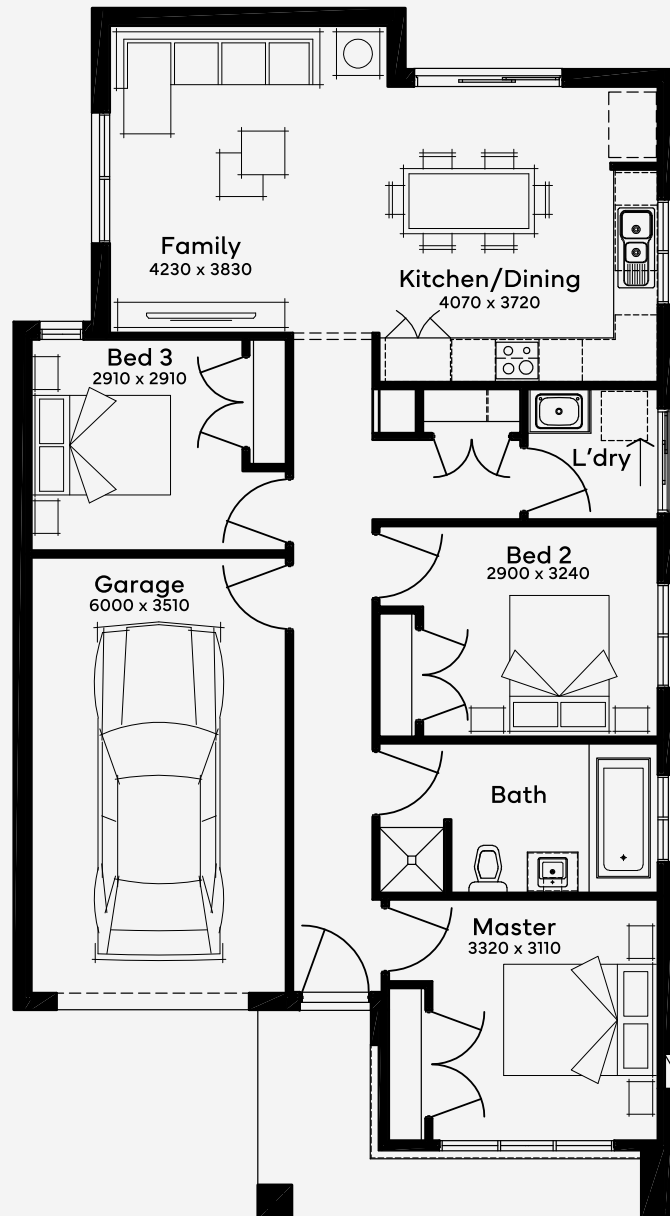

Murraya 14

3 1.0 1

EMERGE

House Area

130.46 m²

Min Lot Size (WxL)

10.5m x 21m

10.5M+ LOT WIDTH

SINGLE STOREY

Please note: Some floorplan option combinations may not be possible together. Please speak to a New Home Specialist.
Base price shown as of 20 September 2024 and is subject to change.