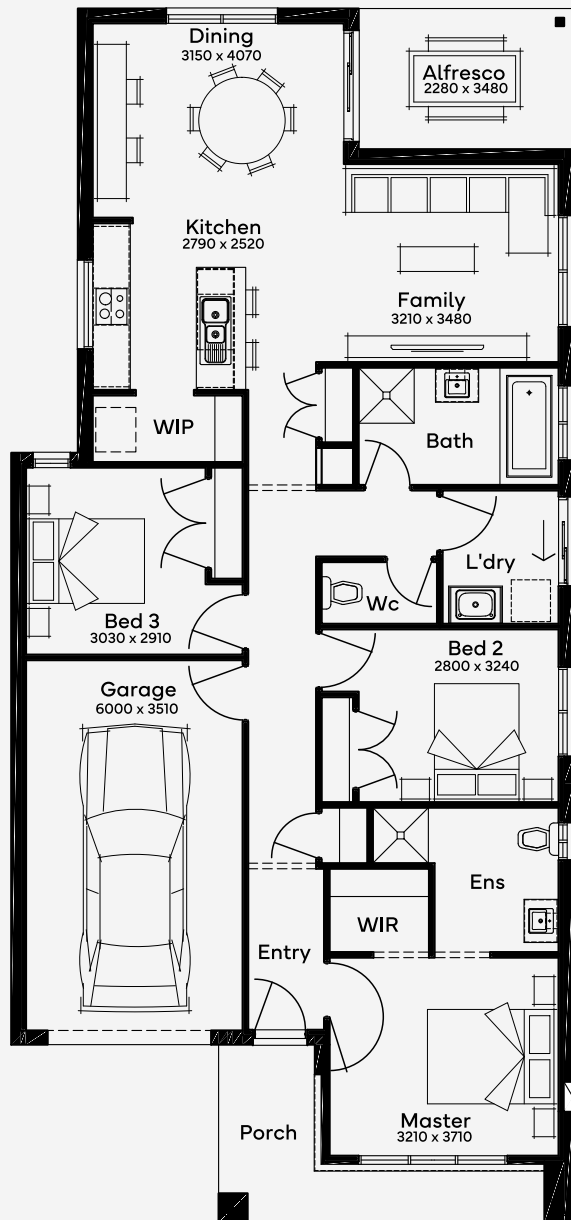

Murraya 17

3 2.0 1

EMERGE

House Area

161.73 m²

Min Lot Size (WxL)

10.5m x 25m

10.5M+ LOT WIDTH

SINGLE STOREY

Please note: Some floorplan option combinations may not be possible together. Please speak to a New Home Specialist.
Base price shown as of 20 September 2024 and is subject to change.