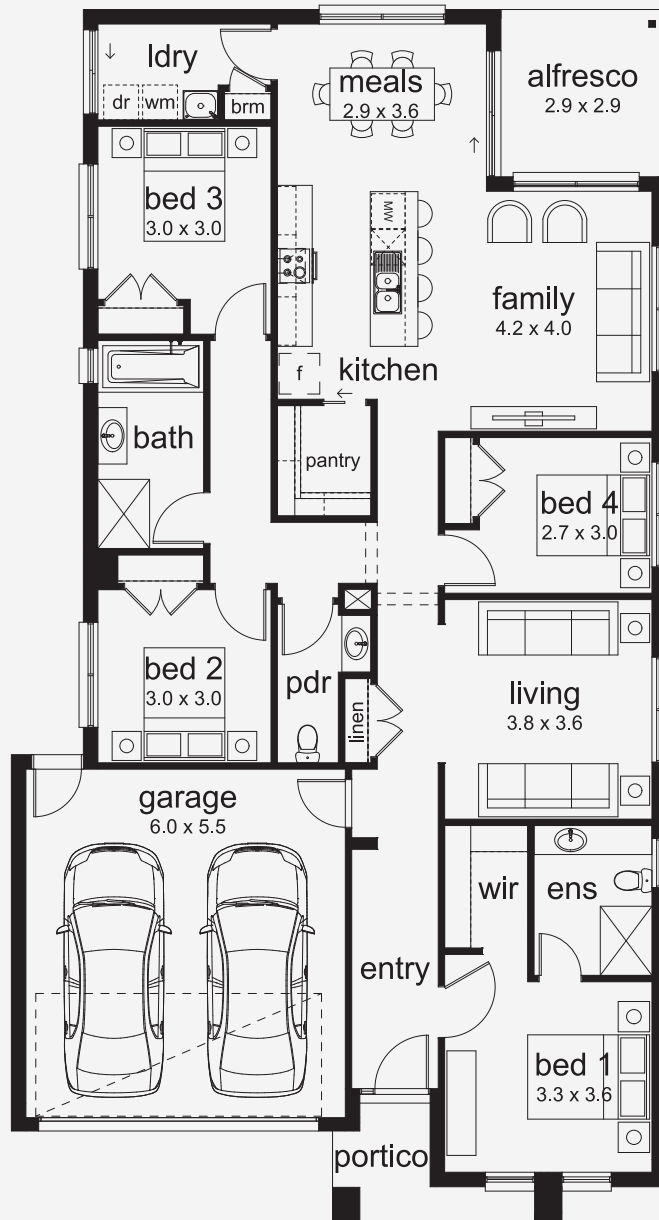

# Venetia 23

Stylish, Spacious, and Surprisingly Flexible The Venetia adapts to your block and your lifestyle with four layout options to choose from. Starting as a three-bedroom home, larger variations add a fourth bedroom and a dedicated games room?making it a great fit for growing families. With cleverly designed living spaces across every version, the Venetia is made for good times, no matter your lot size.

## ASPIRATIONS

House Area

**209.8 m<sup>2</sup>**

Min Lot Size (WxL)

**12.5m x 28m**

12.5M+ LOT WIDTH

SINGLE STOREY

Please note: Some floorplan option combinations may not be possible together. Please speak to a New Home Specialist.  
Base price shown as of 07 May 2026 and is subject to change.