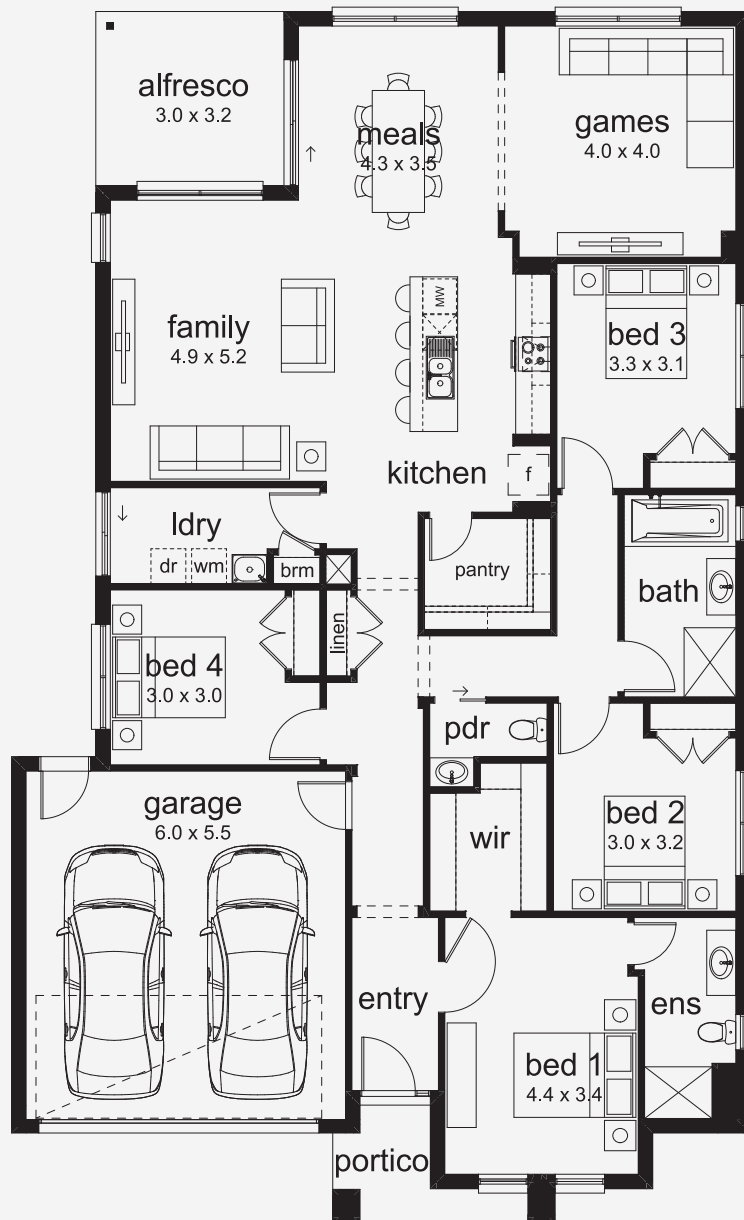

Venetia 25

A Perfect Fit, Every Time Whether you're just starting out or need room to grow, the Venetia offers a layout to suit. With four flexible designs to choose from, you can opt for three or four bedrooms, plus the option of a games room. Smart zoning and flowing spaces mean every version of the Venetia delivers easy living in style.

ASPIRATIONS

House Area

234.61 m²

Min Lot Size (WxL)

14m x 28m

14M+ LOT WIDTH

SINGLE STOREY

Please note: Some floorplan option combinations may not be possible together. Please speak to a New Home Specialist.
Base price shown as of 07 May 2026 and is subject to change.