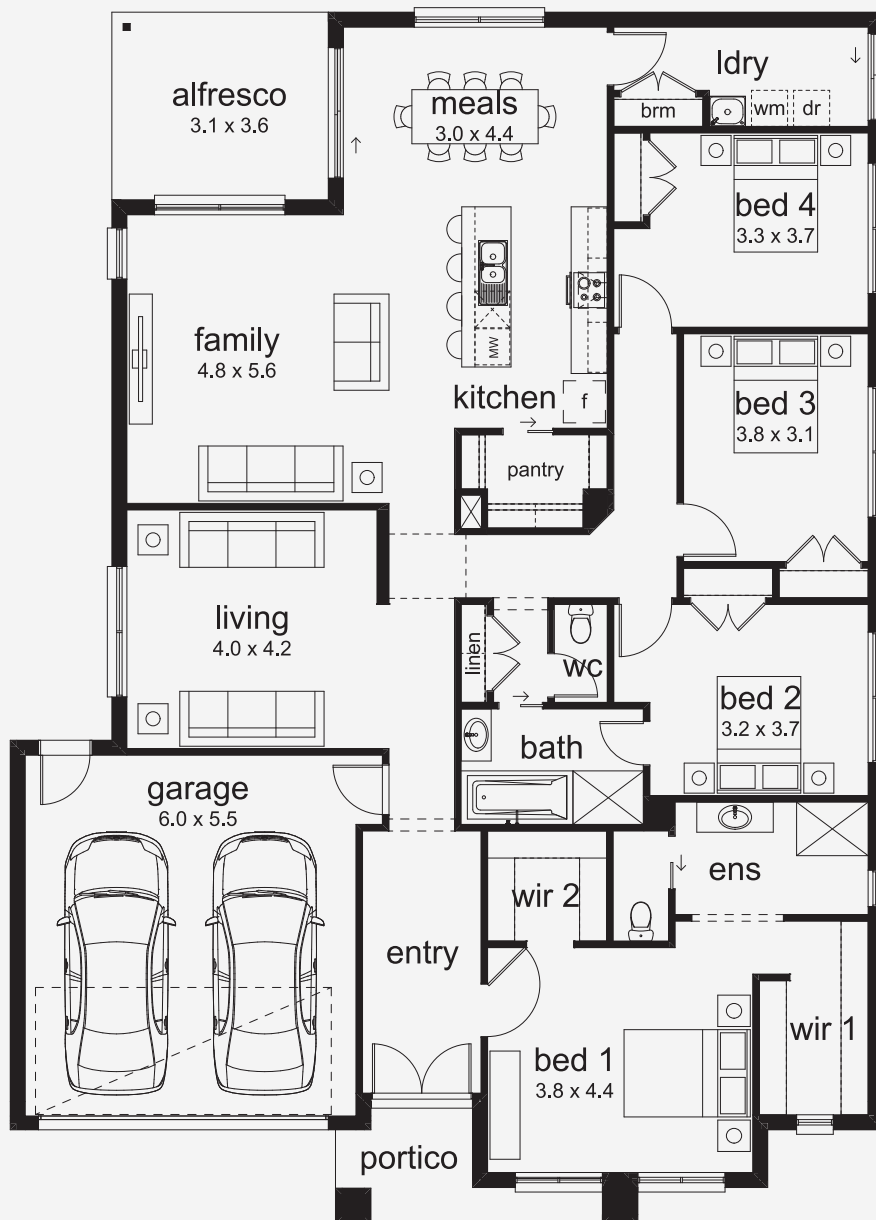

Venetia 28

Designed for Now and What's Next The Venetia grows with you? offering four layout options to match your stage of life and block size. Starting as a well-appointed three-bedroom home, larger versions add a fourth bedroom and a games room for extra flexibility. With smart design across all configurations, the Venetia is built to evolve with your needs.

ASPIRATIONS

House Area

259.38 m²

Min Lot Size (WxL)

16m x 28m

16M+ LOT WIDTH

SINGLE STOREY

Please note: Some floorplan option combinations may not be possible together. Please speak to a New Home Specialist.
Base price shown as of 07 May 2026 and is subject to change.