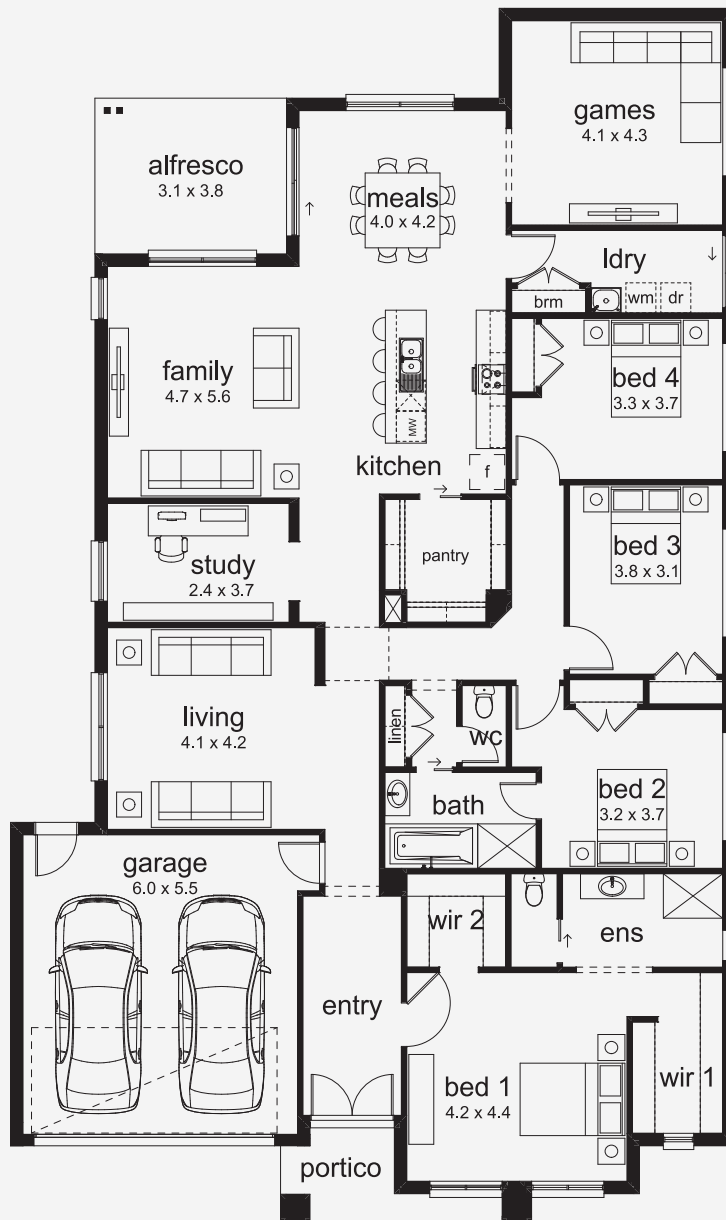

Venetia 32

Smart Space, Seamless Style The Venetia proves flexible living can still be stylish. Choose from four floorplans to suit your block and lifestyle?from a three-bedroom design to larger options with a fourth bedroom and games room. No matter which version you choose, the Venetia delivers practical comfort with room for everyone.

ASPIRATIONS

House Area

298.69 m²

Min Lot Size (WxL)

16m x 32m

16M+ LOT WIDTH

SINGLE STOREY

Please note: Some floorplan option combinations may not be possible together. Please speak to a New Home Specialist.
Base price shown as of 07 May 2026 and is subject to change.