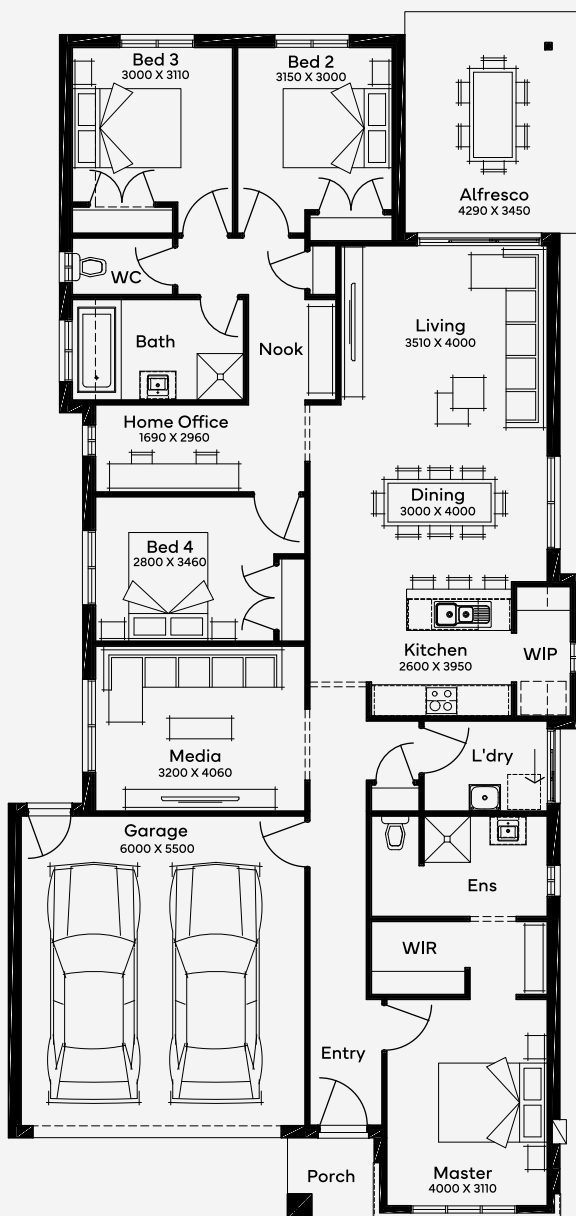

# Wattleseed 24

Explore the Wattleseed 24, a 4-bedroom, 2-bathroom home with two living spaces, perfectly crafted for harmonious family living and 12.5m+ blocks. This single-story floor plan features a spacious, open-plan design that seamlessly blends indoor and outdoor living, ideal for the Queensland lifestyle. With a layout that balances communal areas and private retreats, it offers a modern, inviting space for families seeking both comfort and style in their daily lives.

EMERGE

House Area

222.51 m<sup>2</sup>

Min Lot Size (WxL)

12.5m x 30m

12.5M+ LOT WIDTH

SINGLE STOREY

Please note: Some floorplan option combinations may not be possible together. Please speak to a New Home Specialist.  
Base price shown as of 07 May 2026 and is subject to change.