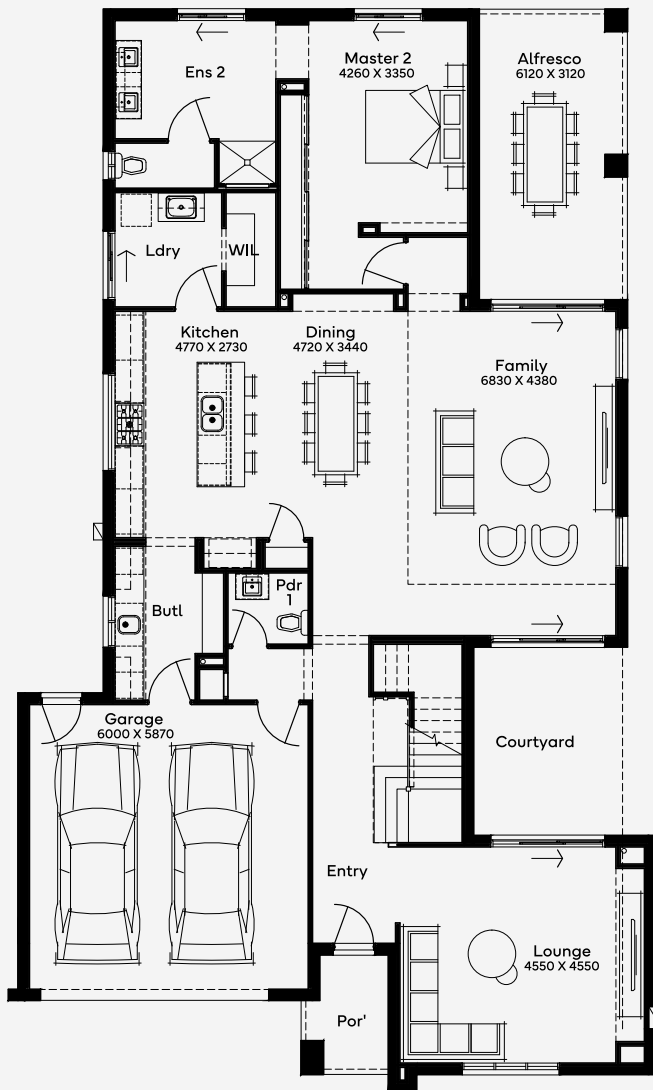

# Westbrook 52

5 4 2

ELITE

House Area

487.09 m<sup>2</sup>

Min Lot Size (WxL)

15m x 32m

15M+ LOT WIDTH

DOUBLE STOREY

Please note: Some floorplan option combinations may not be possible together. Please speak to a New Home Specialist.  
Base price shown as of 07 May 2026 and is subject to change.