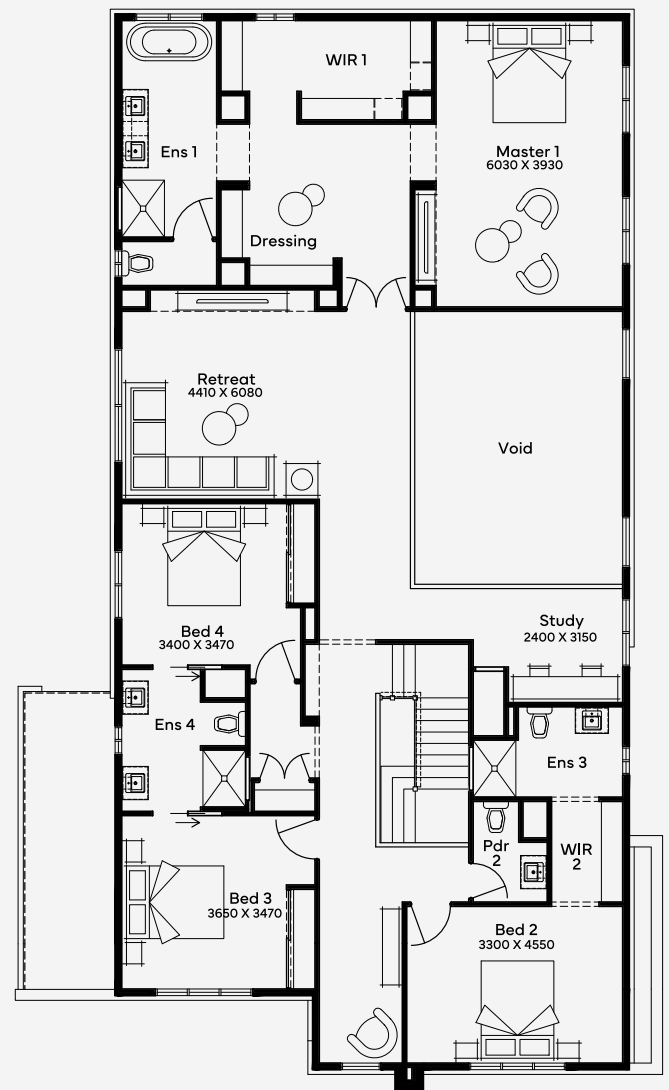

# Westbrook 52

5 4 2

ELITE

House Area

487.09 m<sup>2</sup>

Min Lot Size (WxL)

15m x 32m

15M+ LOT WIDTH

DOUBLE STOREY

Please note: Some floorplan option combinations may not be possible together. Please speak to a New Home Specialist.  
Base price shown as of 07 May 2026 and is subject to change.